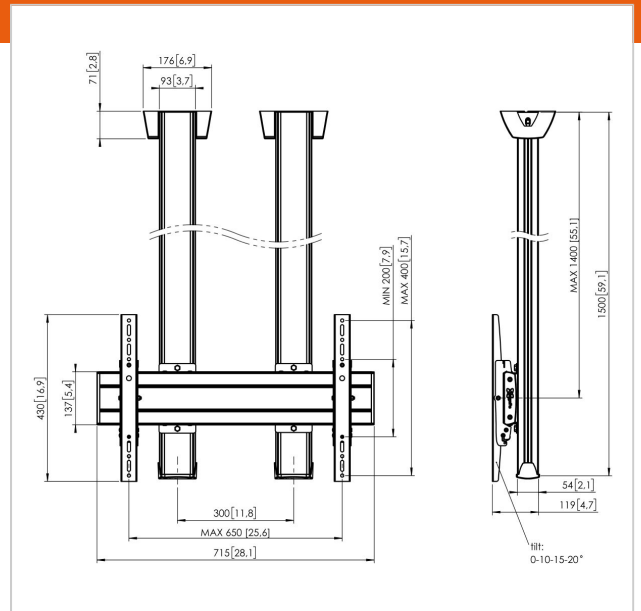

## CD1564B Ceiling mount double pole

Article number (SKU) 7950040  
Colour Black

### Ceiling mount kit CD1564

Display size: >65"65" Fitment: 600x400 Max. load: 160 kg - 352 lbs Kit consists of: • 2x PUC 1060 Ceiling plate • 2x PUC 2515 Pole 150 cm • 1x PFB 3407 Interface bar • 1x PFS 3204 Interface display strips • 1x PFA 9126 Bracket kit

## Specifications

Product type number	CD1564	Min. screen size (inch)	65
Article number (SKU)	7950040	Min. vertical hole pattern (mm)	100
Colour	Black	Universal or fixed hole pattern	Universal
EAN single box	8712285332241		
Length	1500		
Width	715		
Depth	119		
TÜV certified	Yes		
Tilt	Tilt -3°/+3°		
Guarantee	5 years		
Max. weight load (kg)	160		
Min. hole pattern	100mm x 100mm		
Max. hole pattern	650mm x 400mm		
Max. bolt size	M8		
Max. height of interface (mm)	430		
Max. width of interface (mm)	715		
Autolock	True		
Ceiling types	Flat ceiling		
Fischer inside	Yes		
Max. distance to ceiling - center display (mm)	1400		
Max. horizontal hole pattern (mm)	650		
Max. vertical hole pattern (mm)	400		
Min. horizontal hole pattern (mm)	100		