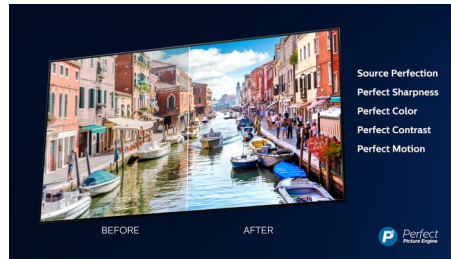

Philips P5 Picture Engine

The Philips P5 engine delivers a picture as brilliant as the content you love. Details have noticeably more depth. Colors are vivid, while skin tones look natural. Contrast is so crisp you'll feel every detail. Motion is perfectly smooth.