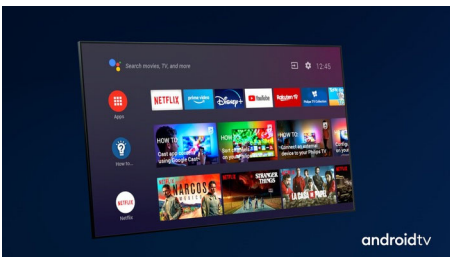

Android TV

Your Philips Android TV gives you the content you want-when you want it. You can customize the home screen to display your favorite apps, making it simple to start streaming the movies and shows you love. Or pick up where you left off.