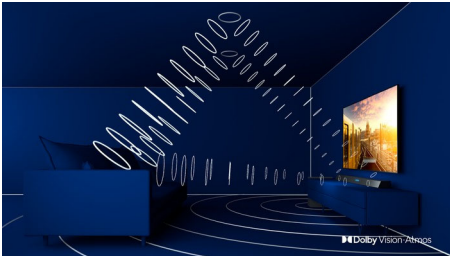

Dolby Vision + Dolby Atmos

Support for Dolby's premium sound and video formats means the HDR content you watch will look-and sound-glorious. You'll enjoy a picture that reflects the director's original intentions and experience spacious sound with real clarity and depth.