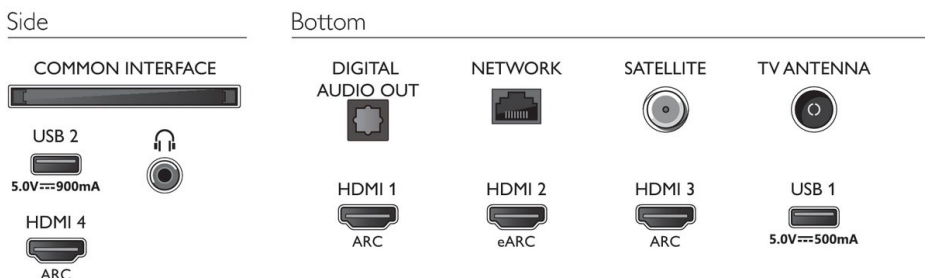

Connections

Issue date 2021-10-03

Version: 6.2.1

12 NC: 8670 001 74895
EAN: 87 18863 02860 5

© 2021 Koninklijke Philips N.V.
All Rights reserved.

Specifications are subject to change without notice.
Trademarks are the property of Koninklijke Philips N.V.
or their respective owners.

www.philips.com

* EPG and actual visibility (up to 8 days) is country and operator dependent.

* Android App offerings vary per country. For more details please visit your local Google Play Store.

* Memory size (Flash) : 16G, the actual available disc space may differ (dependent on e.g. (pre-)installed apps, installed operating system, etc.)

* The TV supports DVB reception for 'Free to air' broadcast. Specific DVB operators may not be supported. An up to date list can be found in the FAQ section of the Philips support website. For some operators Conditional Access and subscription are required. Contact your operator for more information.

* Philips TV Remote app and related functionalities vary per TV model, operator, and country, as well as smart device model and OS. For more details please visit: www.philips.com/TVRemoteapp.

* Smart TV app offerings vary per TV model and country. For more details please visit: www.philips.com/smarttv.

* USB recording for digital channels only, recordings may be limited by broadcast copy protection (CI+). Country and channel restrictions may apply.

* This television contains lead only in certain parts or components where no technology alternatives exist in accordance with existing exemption clauses under the RoHS Directive.

* Google Assistant is available on Philips Android TVs running on Android O (8) or higher OS version. Google Assistant is available in selected languages and countries.

* Netflix subscription required. Subject to terms at <https://www.netflix.com>

* Amazon Prime is available in selected languages and countries.

* Disney+ subscription required. Subject to terms at <https://www.disneyplus.com> (c) 2020 Disney and its related entities. Disney+ is available in selected languages and countries.

* Rakuten TV is available in selected languages and countries.

* Amazon, Alexa and all related logos are trademarks of Amazon.com, Inc. or its affiliates. Amazon Alexa is available in selected languages and countries.