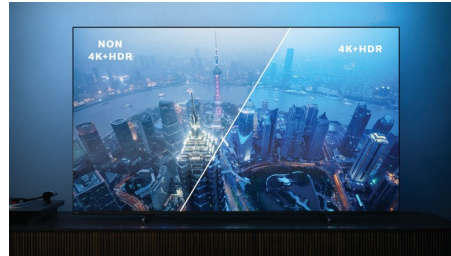

Vibrant HDR picture

Your Philips 4K UHD TV is compatible with all major HDR formats, including Dolby Vision. Whether it's a must-watch series or the latest video game, shadows will be deeper. Bright surfaces will shine. Colors will be truer.