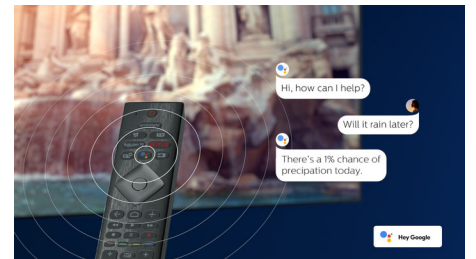

Dolby Vision + Dolby Atmos

Support for Dolby's premium sound and video formats means the HDR content you watch will look-and sound-glorious. You'll enjoy a picture that reflects the director's original intentions and experience spacious sound with real clarity and depth.

AI voice control

Push a button on the remote to talk to the Google Assistant. Control the TV or Google Assistant-compatible smart home devices with your voice. Or ask Alexa to control the TV via Alexa-enabled devices.