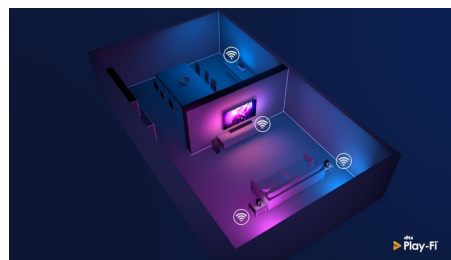

DTS Play-Fi compatible

With DTS Play-Fi on your Philips TV you can connect to compatible speakers in any room. Got wireless speakers in the kitchen? Listen to the movie while you make a snack, or keep up with the sports commentary while you get everyone drinks.

Remote with QWERTY keyboard

Your TV's remote control has a full QWERTY-based keyboard integrated into its rear side, making text input a whole lot quicker. Typing passwords for your streaming accounts, searching for content, and entering web addresses has never been easier.

Slim, attractive design

Looking for a TV that will work with your room? This 4K smart TV is dressed for the occasion! The polished metal stand contrasts beautifully with a virtually bezel-free screen that will work with just about any interior.