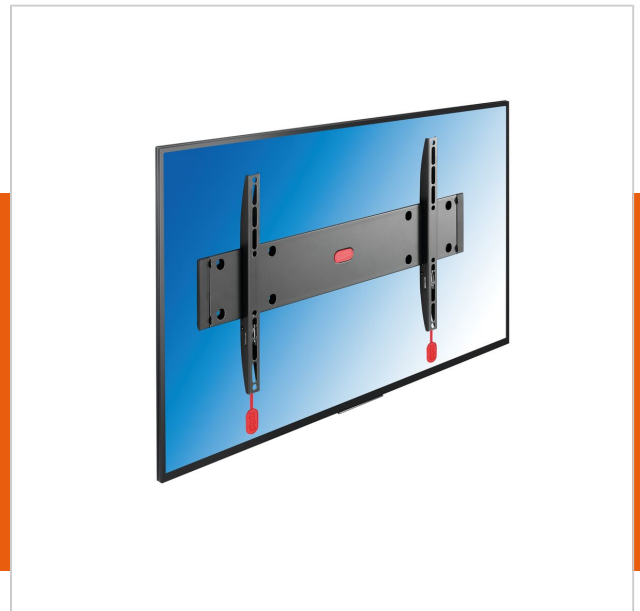

PHW 100 M Fixed TV Wall Mount

Article number (SKU) 6302100
Colour Black

Key Benefits

- Lock your TV securely in place
- Mount your TV only 2,7 cm from the wall
- Strong and Simple: solid, secure solutions to mount your TV

Enjoy your TV mounted flat to the wall, and free up space. The FLAT MEDIUM wall mount from Physix is suitable for TV's from 32" to 55" weighing up to 30 kg.

This universal support is suitable for most TV brands. It comes with easy mounting instructions, as well as all the screws and wall plugs you might need. The Lock Release feature clicks your TV to the wall, and ensures a secure & safe connection between the TV and the wall mount.

PHW 100 M Fixed TV Wall Mount

www.vogels.com

VOGEL'S HOLDING BV 2019 (c) All rights reserved.
Subject to printing errors, technical and price amendments.
Date: 2019-09-10

Specifications

Product type number	PHW 100 M
Article number (SKU)	6302100
Colour	Black
EAN single box	8712285315183
Product size	M
TÜV certified	Yes
Guarantee	Lifetime
Min. screen size (inch)	32
Max. screen size (inch)	55
Max. weight load (kg)	30
Min. hole pattern	100mm x 100mm
Max. hole pattern	400mm x 400mm
Max. bolt size	M8
Max. height of interface (mm)	420
Max. width of interface (mm)	488
Min. distance to the wall (mm)	27
Universal or fixed hole pattern	Universal