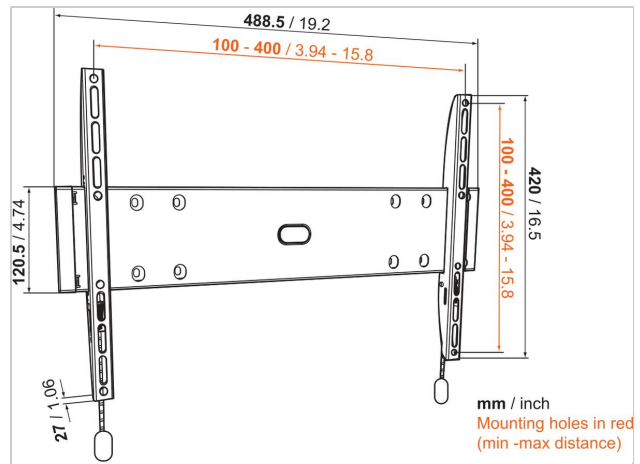

PHW 100 M Fixed TV Wall Mount

Article number (SKU) 6302100
Colour Black

Key Benefits

- Lock your TV securely in place
- Mount your TV only 2,7 cm from the wall
- Strong and Simple: solid, secure solutions to mount your TV

Enjoy your TV mounted flat to the wall, and free up space. The FLAT MEDIUM wall mount from Physix is suitable for TV's from 32" to 55" weighing up to 30 kg.

This universal support is suitable for most TV brands. It comes with easy mounting instructions, as well as all the screws and wall plugs you might need. The Lock Release feature clicks your TV to the wall, and ensures a secure & safe connection between the TV and the wall mount.

PHW 100 M Fixed TV Wall Mount

www.vogels.com

VOGEL'S HOLDING BV 2019 (c) All rights reserved.
Subject to printing errors, technical and price amendments.
Date: 2019-09-10

Specifications

Product type number	PHW 100 M
Article number (SKU)	6302100
Colour	Black
EAN single box	8712285315183
Product size	M
TÜV certified	Yes
Guarantee	Lifetime
Min. screen size (inch)	32
Max. screen size (inch)	55
Max. weight load (kg)	30
Min. hole pattern	100mm x 100mm
Max. hole pattern	400mm x 400mm
Max. bolt size	M8
Max. height of interface (mm)	420
Max. width of interface (mm)	488
Min. distance to the wall (mm)	27
Universal or fixed hole pattern	Universal