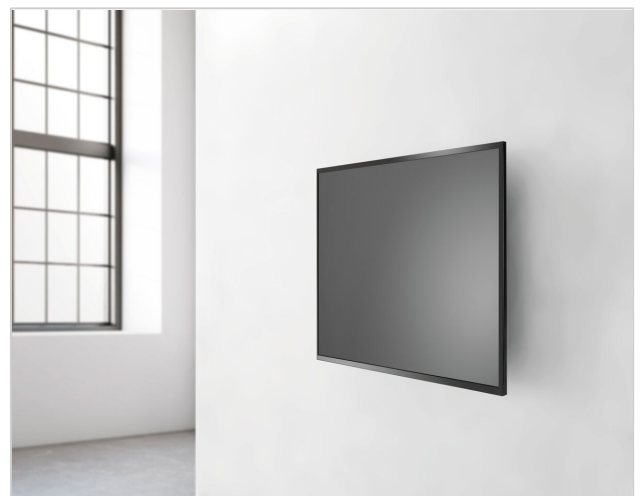

PHW 100 M Fixed TV Wall Mount

Article number (SKU) 6302100
Colour Black

Key Benefits

- Lock your TV securely in place
- Mount your TV only 2,7 cm from the wall
- Strong and Simple: solid, secure solutions to mount your TV

Enjoy your TV mounted flat to the wall, and free up space. The FLAT MEDIUM wall mount from Physix is suitable for TV's from 32" to 55" weighing up to 30 kg.

This universal support is suitable for most TV brands. It comes with easy mounting instructions, as well as all the screws and wall plugs you might need. The Lock Release feature clicks your TV to the wall, and ensures a secure & safe connection between the TV and the wall mount.

PHW 100 M Fixed TV Wall Mount

www.vogels.com

VOGEL'S HOLDING BV 2019 (c) All rights reserved.
Subject to printing errors, technical and price amendments.
Date: 2019-09-10

Specifications

Product type number	PHW 100 M
Article number (SKU)	6302100
Colour	Black
EAN single box	8712285315183
Product size	M
TÜV certified	Yes
Guarantee	Lifetime
Min. screen size (inch)	32
Max. screen size (inch)	55
Max. weight load (kg)	30
Min. hole pattern	100mm x 100mm
Max. hole pattern	400mm x 400mm
Max. bolt size	M8
Max. height of interface (mm)	420
Max. width of interface (mm)	488
Min. distance to the wall (mm)	27
Universal or fixed hole pattern	Universal