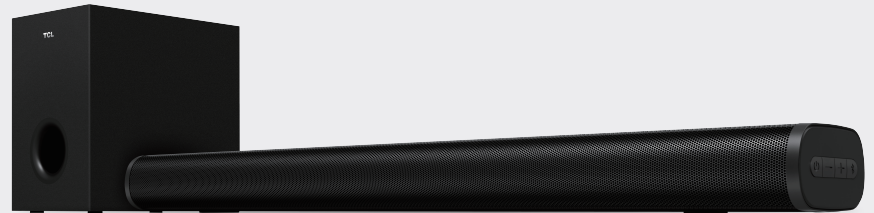

S522W

S series

S522W

2.1 channel home theater sound bar with wireless subwoofer

810mm

Key Features:

Clear and loud sound

Maximum Audio Power 200W

Specialized sound modes

Wireless music

Ideal for 32" TV and above

Stunning sound. Made simple.

The sound bar delivers stunning sound thanks to precision tuning to deliver what the artist intended. Tested and tuned at award-winning iLab in Belgium, the sound bar is developed by our in-house team who have extensive experience in sound and acoustic experiences. Equipped with 2.1 channel sound bar system with subwoofer, Sound bar is destined to improve your entertainment experience with room-filling and stunning sound. Moreover, our sound bar comes with three distinct

listening modes – Movie, Music, and News. Its equipped with Bluetooth for easy wireless streaming - You can stream your favorite music anytime by connecting your smart device with it. You can choose Wall Mount & on TV Cabinet for Placement. You can control it using one simple soundbar remote or your TCL TV remote for ease of use and reduced clutter. Enjoy loud and clear sound without distortion for a truly immersive listening experience.

Product Highlights

Stream music wirelessly

Stream Music Wirelessly from your Favorite Bluetooth Device

200w

Peak power

Made simple

RCA to 3.5mm cable included for easy setup

Flexible placement