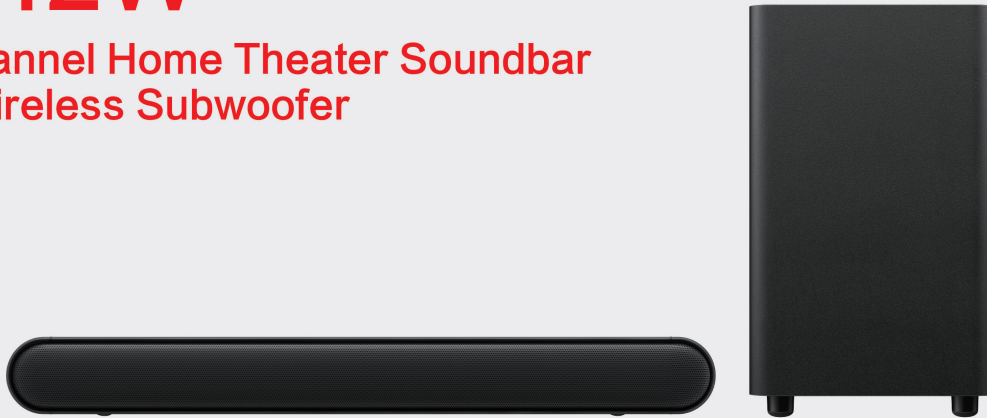

# S642W

2.1 Channel Home Theater Soundbar with Wireless Subwoofer

560mm

S642W

### Key Features:

Maximum Audio Power 200W	Dolby Audio
DTS Virtual:X	Bluetooth Wireless Music
HDMI ARC	Wireless subwoofer
Roku TV Ready	Ideal for 32" TV and above

## Home Theater, Made Simple.

Turn your TV into a home theatre with great ease of use. With powerful Bass Boost immerse your living room to an incredible home theatre. It is hard to believe such sound all comes from a slim and delicate compact design. but is not hard to experience with your ears. with Dolby Audio and DTS Virtual:X acoustic technologies, this product will bring your enjoyable sound feast with amazing surround